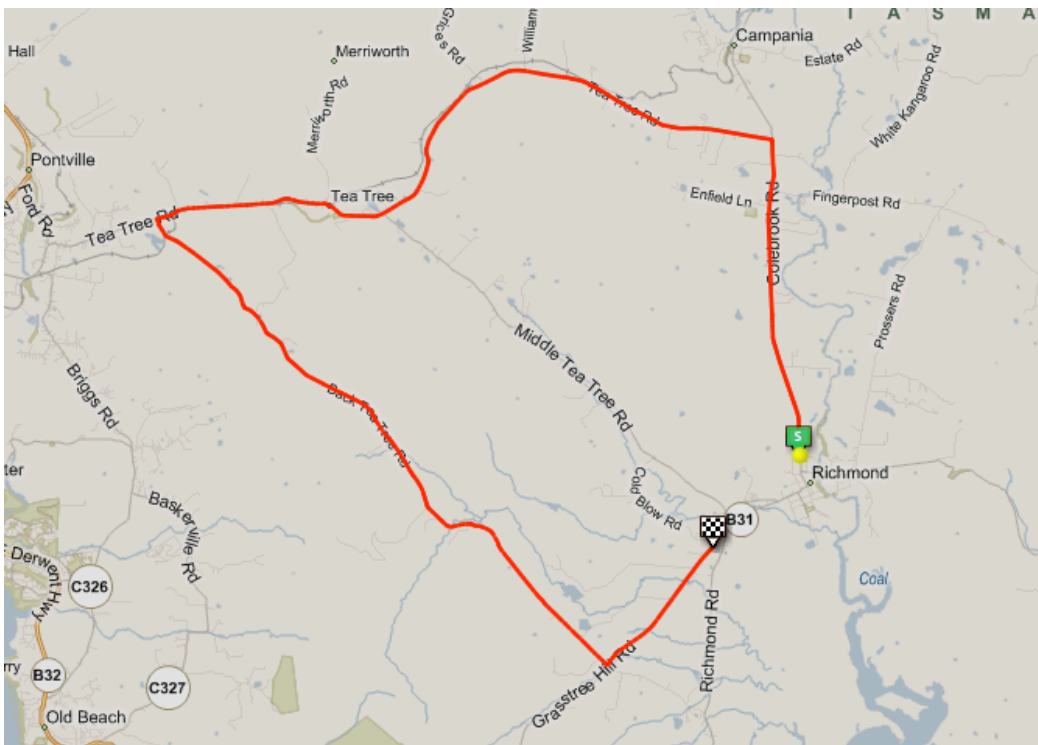

<b>33.4.km Graded Scratch</b>
<b>Richmond - Tea Tree - Back Tea Tree - Nursery Finish</b>
<b>20 January 2008</b>

<b>Pos</b>	<b>Name</b>	<b>Actual Time</b>	<b>Avg. Speed</b>
<b>Div 1</b>			
1	Mark Bowden	1:00:23.5	33.18
2	Dylan Forbes	1:00:24.6	33.17
<b>Div 2</b>			
1	Scott Miller	1:00:26.4	33.16
2	Bernard Plumpton	1:01:43.8	32.46
3	Robert Hudson	1:01:46.0	32.44
4	David Benbow	1:01:46.1	32.44
5	Greg Bennetts	1:02:42.4	31.96
<b>Div 3</b>			
1	Nigel Cross	1:01:49.7	32.41
2	Leon Ashlin	1:02:40.9	31.97
3	John Breen	1:02:43.4	31.95
4	Rob Warren	1:02:43.8	31.95
5	Steven Fenton	1:02:44.9	31.94
<b>Div 4</b>			
1	Douglas Coombes	1:02:41.0	31.97
2	Ivan Riley	1:02:42.4	31.96
3	Heath Woods	1:02:46.0	31.93
4	Eric Jarrett	1:03:52.4	31.37
5	Stephen Bray	1:07:44.3	29.58
6	Janine Pearson	1:08:08.8	29.41
7	Guy Ratcliffe	1:09:29.1	28.84
<b>Div 5</b>			
1	Dale Carney	1:08:07.5	29.42
2	Denis Nation	1:08:08.1	29.41
3	Nic Fabrizio	1:08:09.5	29.40
4	Jeff Brown	1:08:09.8	29.40
5	Edward Gee	1:09:30.0	28.83
6	Bill Watts	1:15:41.6	26.48
	Roger King	Scratched	

Dist            33.4 km  
 Ht gain        402 m